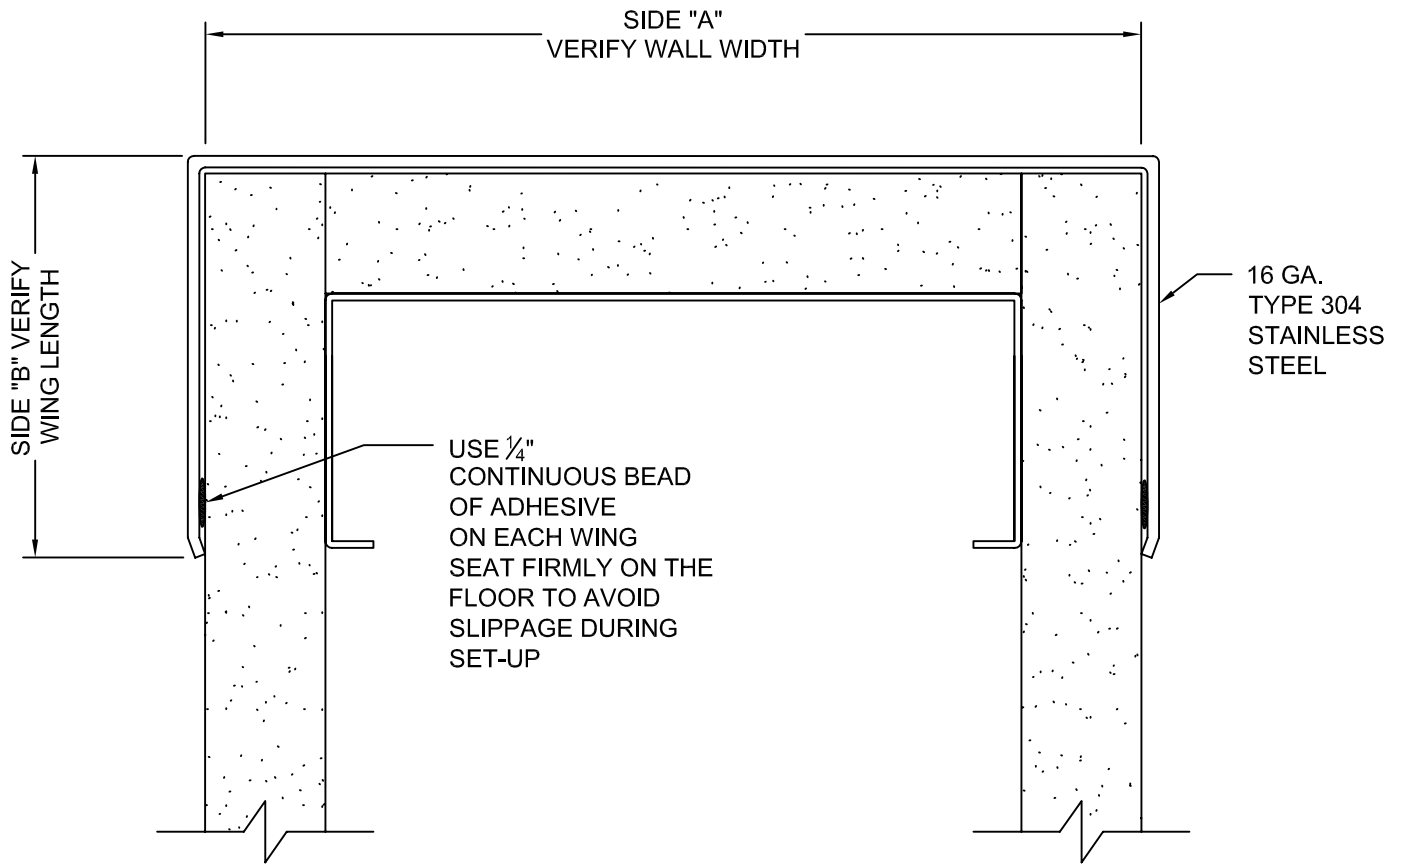

SSEW STAINLESS STEEL END WALL GUARD ADHESIVE MOUNT

DATE:	CUSTOMER:	QTY	WING	WALL	HEIGHT
REP:	 <p>www.alpararch.com 612-721-0156 P.O. Box 17207 Minneapolis, MN 55417-0156</p>				
PROJECT:					
JOB #:					
ISSUE DATE: MAY 2011					
REV #:		Alpar Architectural Products, LLC			