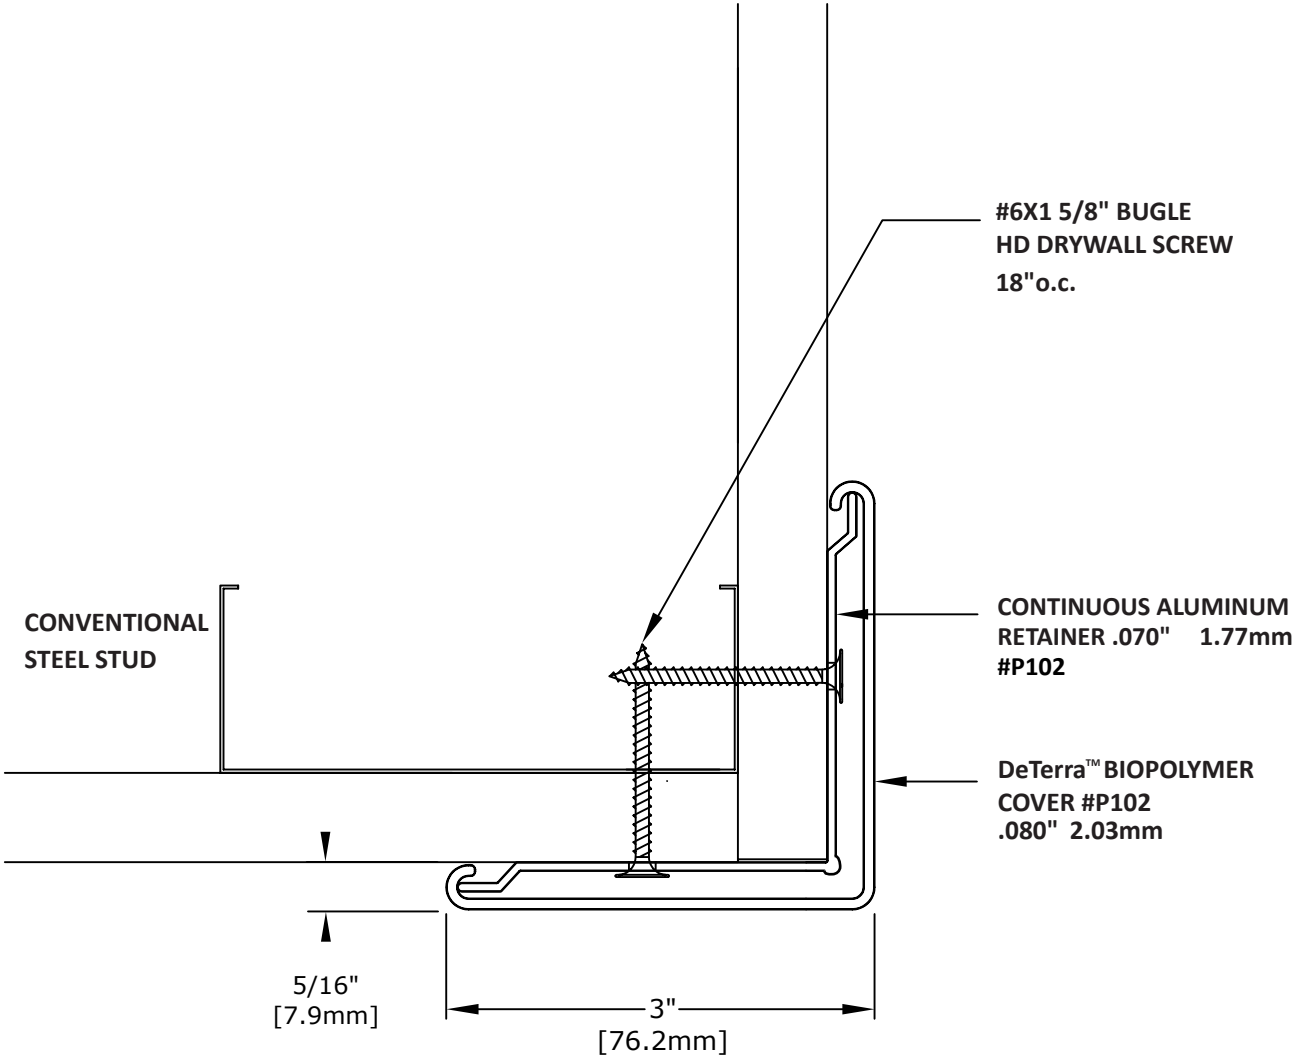

3" CORNER GUARD #CG3-S

RELATED PARTS NOT SHOWN
 END CAP #M102

DATE:	CUSTOMER:	QTY	HEIGHT	COLOR	
REP:	 <p>www.alpararch.com 612-721-0156 P.O. Box 17207 Minneapolis, MN 55417-0156</p>				
PROJECT:					
JOB #:					
REV #:		Alpar Architectural Products, LLC			