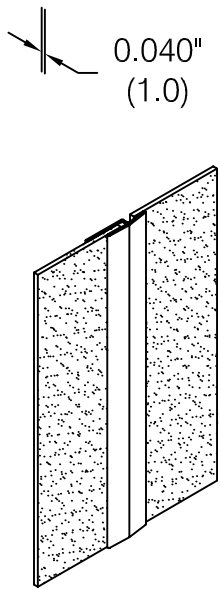

# WALL COVERING WC-40B

deTerra® Biobased Polymer sheet

- textured
- 0.040" (1.0) thick

### Features:

- Class A fire rating
- Heavier gauges available
- Stock size 4'-0" (1219) x 8'-0" (2438) sheets
- Custom sizes are available (minimums apply)

### Mounting Options:

- Adhesive  
Low VOC 60 adhesive supplied separately

WC-99 Joint cover

WC-100 Inside corner (90 to 135 degrees)

WC-101 Outside corner

WC-98 Top cap/End cap

deTerra is a registered trademark of Interfacial Solutions IP, LLC