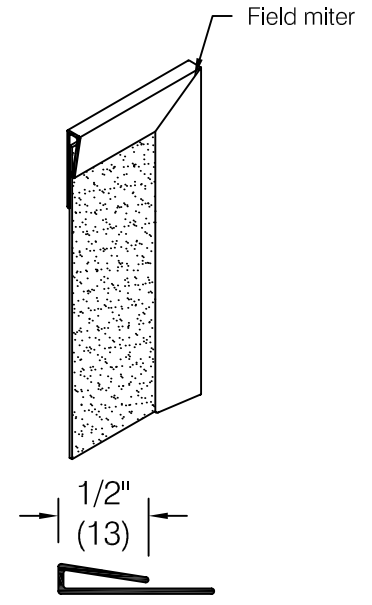

# WALL COVERING WC-40B

deTerra® Biobased Polymer sheet

- textured
- 0.040" (1.0) thick

### Mounting Options:

- Adhesive  
Low VOC 60 adhesive supplied separately

WC-99 Joint cover

WC-100 Inside corner (90 to 135 degrees)

WC-101 Outside corner

WC-98 Top cap/End cap

deTerra is a registered trademark of Interfacial Solutions IP, LLC