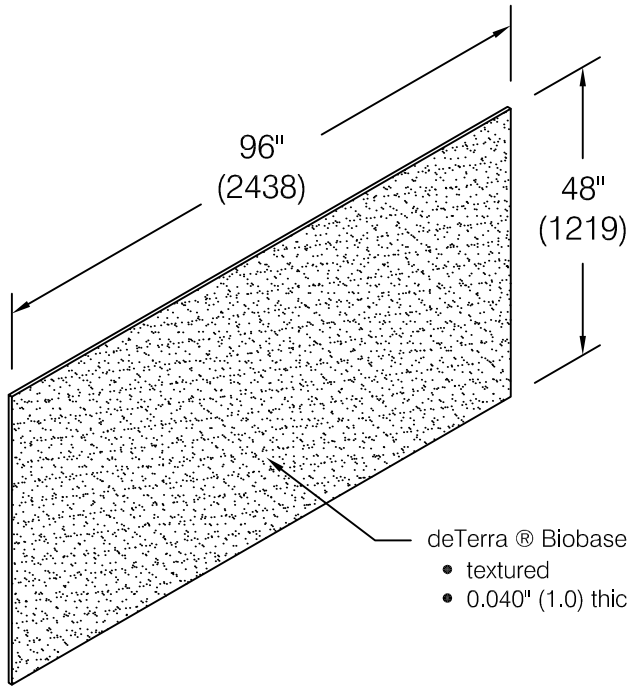

# WALL COVERING WC-40B

deTerra® Biobased Polymer sheet

- textured
- 0.040" (1.0) thick

### Features:

- Class A fire rating
- Heavier gauges available
- Stock size 4'-0" (1219) x 8'-0" (2438) sheets
- Custom sizes are available (minimums apply)

### Mounting Options:

- Adhesive  
Low VOC 60 adhesive supplied separately

WC-99 Joint cover

WC-100 Inside corner (90 to 135 degrees)

WC-101 Outside corner

WC-98 Top cap/End cap

deTerra is a registered trademark of Interfacial Solutions IP, LLC